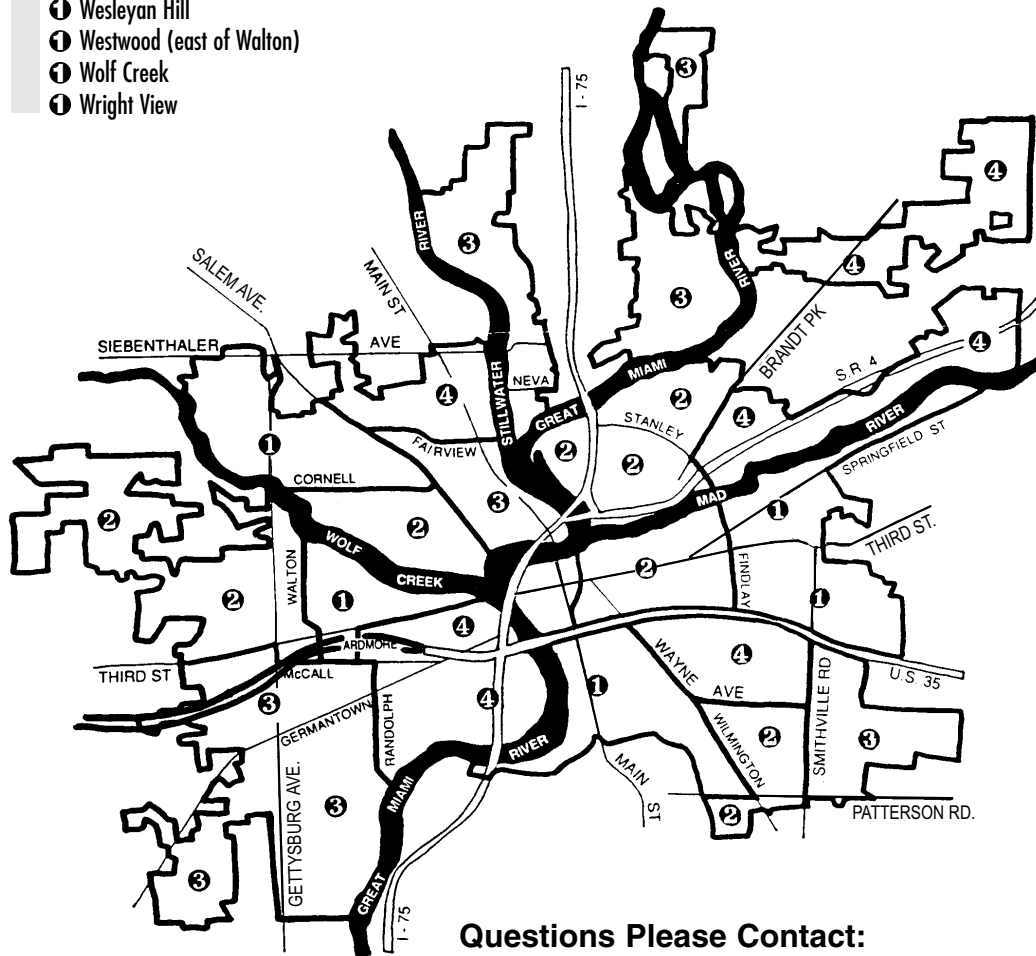

1. **AREA 2**
2. 2 Arlington Heights (North of McCall)
   - 2 Belmont (west of Smithville)
   - 2 Burkhardt (west of Findlay)
   - 2 Cornell Heights
   - 2 Downtown
   - 2 Historic Inner East
   - 2 Little Richmond
   - 2 McCook Field
   - 2 Midtown (north of 35)
   - 2 Old Dayton View

1. **AREA 2**
2. 2 Old North Dayton (west of Brandt)
   - 2 Oregon
   - 2 Patterson Park
   - 2 Princeton Heights
   - 2 Residence Park
   - 2 Southern Dayton View
   - 2 Springfield (west of Findlay)
   - 2 University Row
   - 2 Webster Station
   - 2 Westwood (west of Walton)

1. **AREA 3**
2. 3 Arlington Heights (south of McCall)
   - 3 Bartley Estates
   - 3 Belmont (east of Smithville)
   - 3 DeWeese
   - 3 Eastmont
   - 3 Fairlane
   - 3 Fairview (south of Fairview)
   - 3 Five Oaks
   - 3 Germantown Meadows
   - 3 Grafton Hills
   - 3 Hearthstone
   - 3 Highview Hills
   - 3 Kittyhawk
   - 3 Lakeview
   - 3 Madden Hills
   - 3 McPherson
   - 3 Miami Chapel (west of Randolph)
   - 3 Mt. Vernon
   - 3 North Riverdale (south of Fairview)
   - 3 Northridge Estates
   - 3 Pineview
   - 3 Riverdale
   - 3 Santa Clara
   - 3 Stoney Ridge
   - 4 Carillon
   - 4 Edgemont
   - 4 Fairview (north of Fairview)
   - 4 Five Points
   - 4 Forest Ridge
   - 4 Gateway
   - 4 Hillcrest
   - 4 Linden Heights
   - 4 MacFarlane
   - 4 Miami Chapel (east of Randolph)
   - 4 North Riverdale (north of Fairview)
   - 4 Old North Dayton (east of Brandt)
   - 4 Pheasant Hill
   - 4 Philadelphia Woods
   - 4 Quail Hollow
   - 4 Twin Towers
   - 4 Walnut Hills
   - 4 Wright Dunbar Village

Questions Please Contact:
Public Works Call Center 333-4800