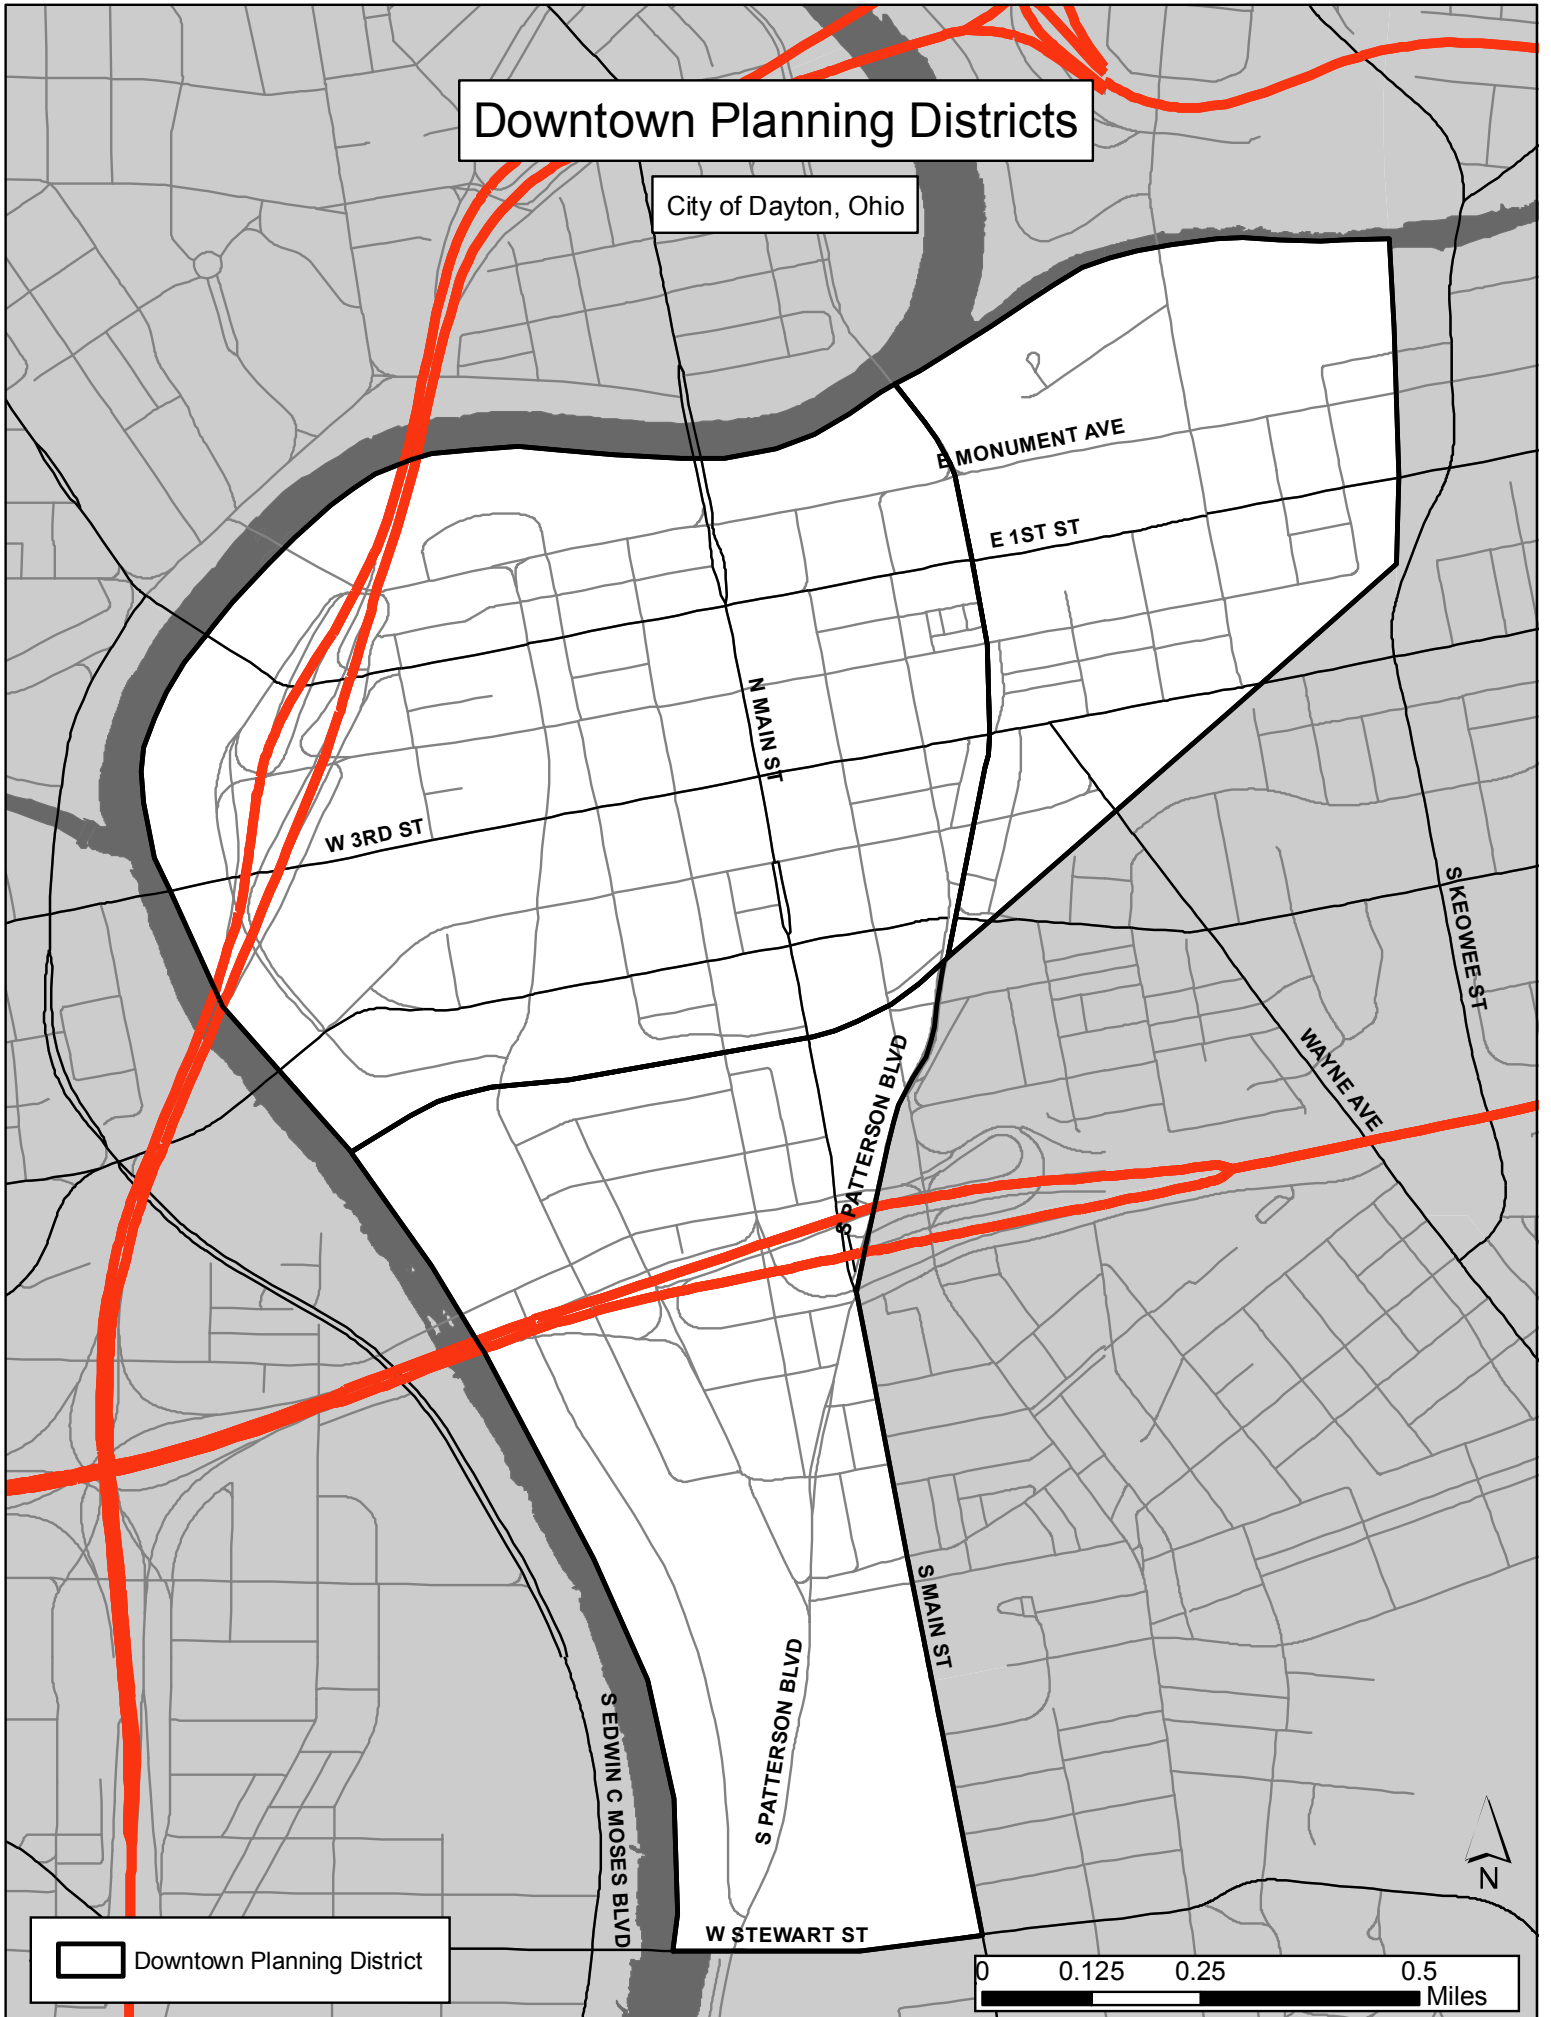

Downtown Planning Districts

City of Dayton, Ohio

 Downtown Planning District

0 0.125 0.25 0.5 Miles